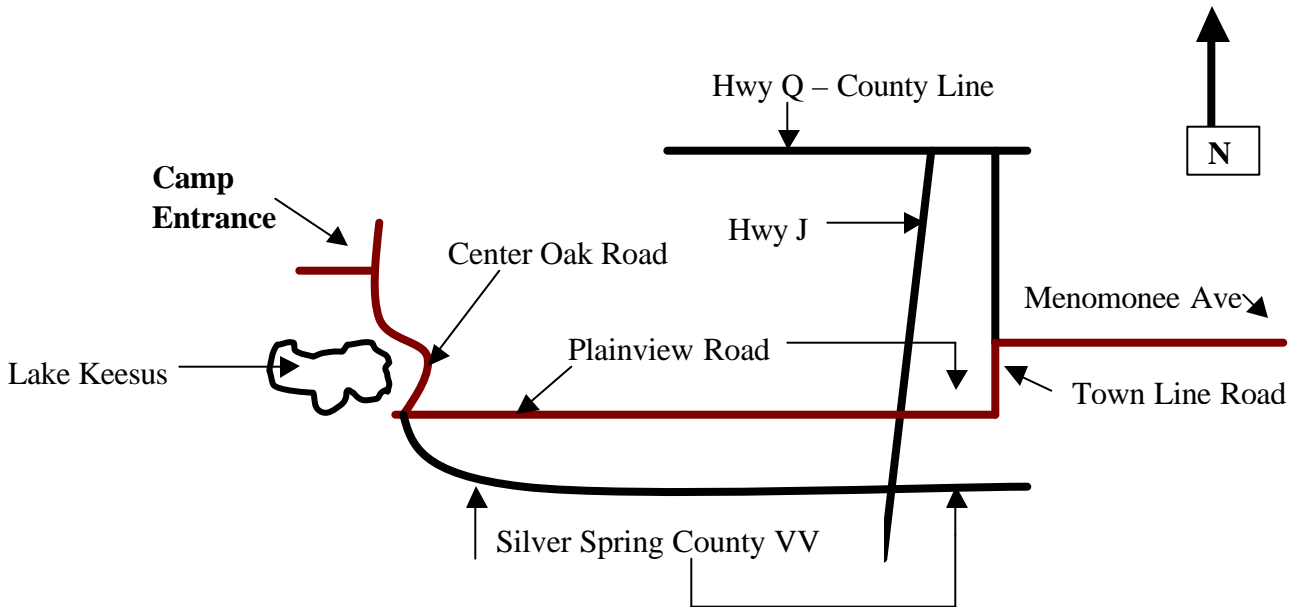

Directions to James Lodge Camp Witcomb Mason 538-9904

Directions:

- 1) Take Menomonee Avenue (West) – until it ends at Town Line Road
- 2) Turn Left (South) on Town Line to Plainview Road
- 3) Turn Right (West) on Plainview (about 6 miles)
 - a. Plainview Crosses Hillside Road, CR J and Lake Five Road before reaching Center Oak.
- 4) Turn Right (North) on Center Oak Road about 1.5 miles on your left is the entrance to the camp. James Lodge is the large building on your right